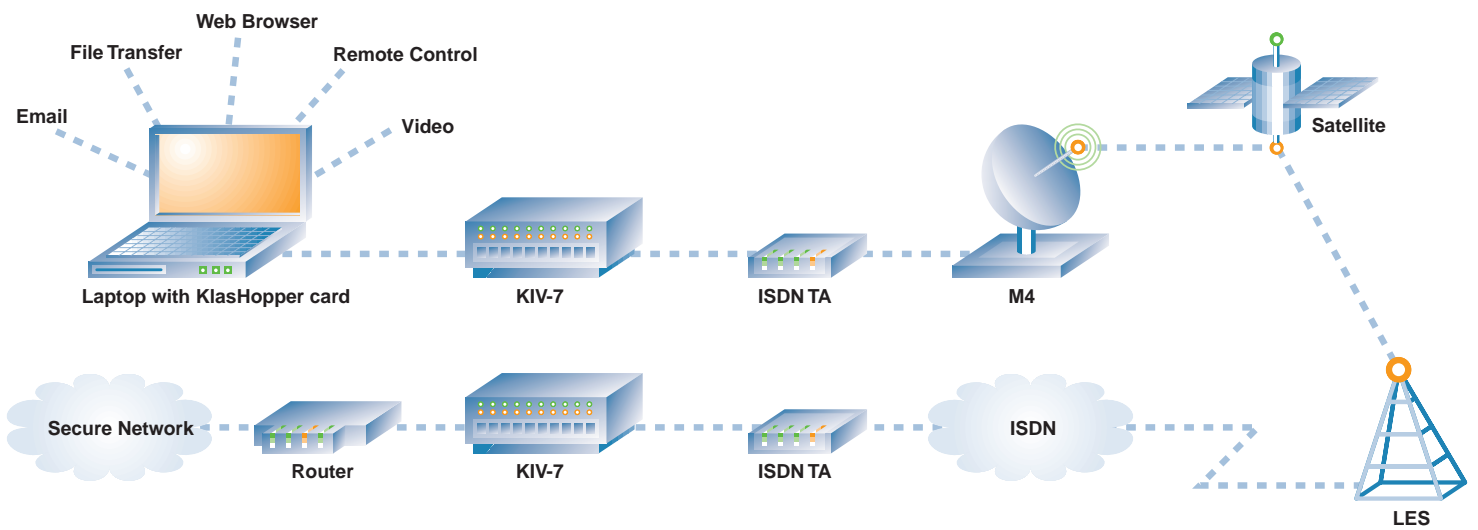

Connecting PC applications to a secure network with a KIV-7 over satellite and ISDN

PC to PC file transfer and videoconferencing with a KIV-7 over satellite and ISDN

Klas Application Software

KlasHopper is the perfect platform for Klas' networking, file transfer and videoconferencing products. KlasPeer2Peer makes it easy to dial and answer a call with a KIV-7 for PC to PC based file transfer. KlasVideoHopper is a PC-based videoconferencing product that supports live audio and video communication between two PCs. KlasPeer2Peer and KlasVideoHopper are designed specifically for KIV-7 encrypted communications at 64K and 128K. Please contact Klas for more details on these products.