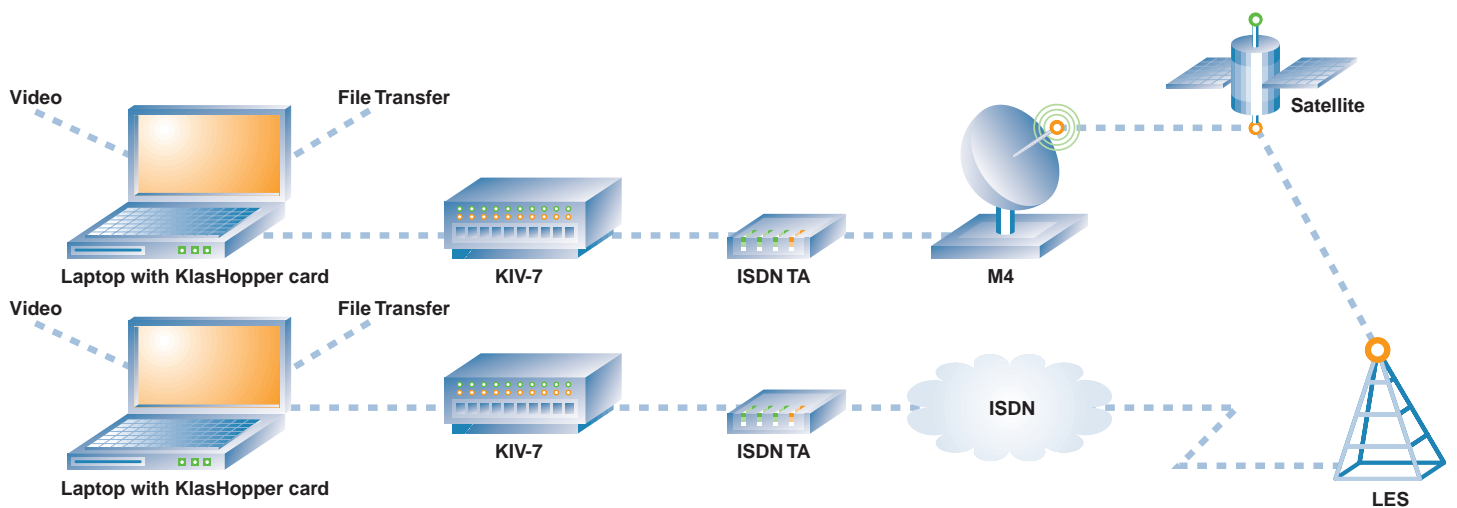

PC to PC file transfer and videoconferencing with a KIV-7 over satellite and ISDN

Klas Application Software

KlasHopper is the perfect platform for Klas' networking, file transfer and videoconferencing products. KlasPeer2Peer makes it easy to dial and answer a call with a KIV-7 for PC to PC based file transfer. KlasVideoHopper is a PC-based videoconferencing product that supports live audio and video communication between two PCs. KlasPeer2Peer and KlasVideoHopper are designed specifically for KIV-7 encrypted communications at 64K and 128K. Please contact Klas for more details on these products.